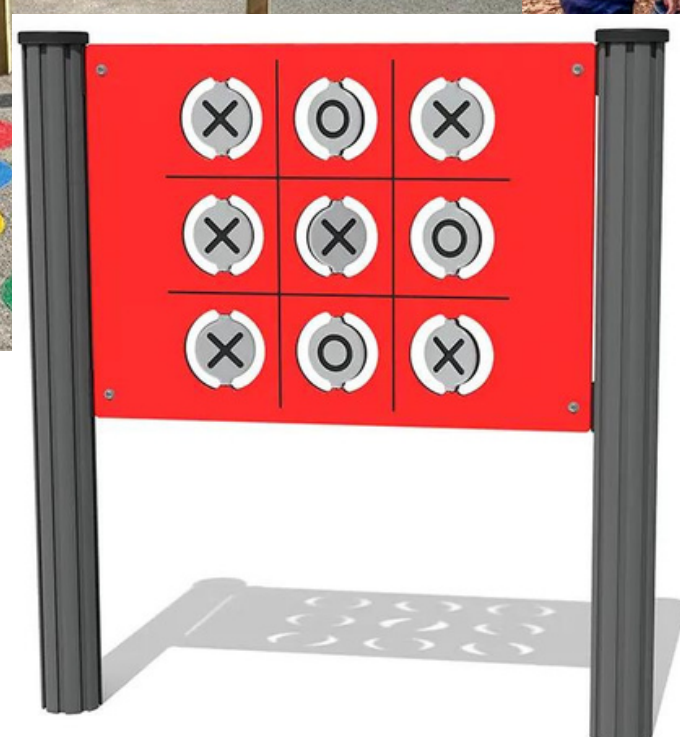

To read more about our play areas visit ststephen-pc.gov.uk or click the code.